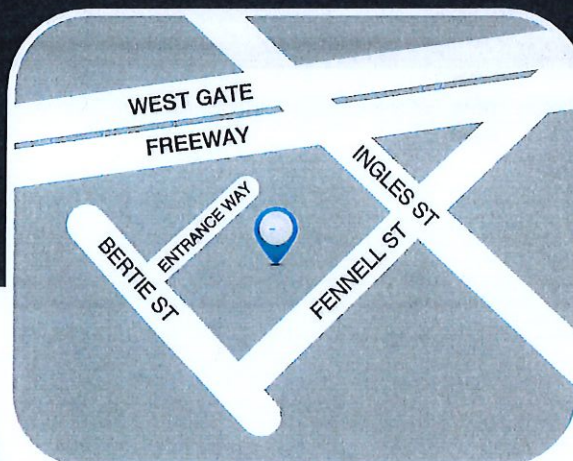

Your uniform is available at the **PSW STORE IN PORT MELBOURNE**

Unit 1, 128 Bertie Street,
Port Melbourne VIC 3207
Phone: (03) 9768 0385

REGULAR TRADING HOURS**
Tue to Fri: 9:00am - 5:00pm
Sat: 10:00am - 1:00pm